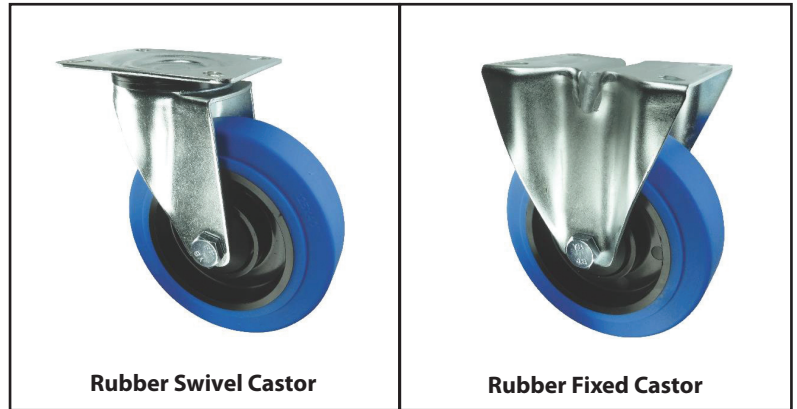

Product Data Sheet No C18B

Industrial Blue Rubber Castors –
plate fixing

- Wheel diameters – 80mm, 100mm, 125mm, 160mm & 200mm
- Pressed steel housing with double ball race swivel head.
- Swivel head seal prevents ingress for grit etc.
- Non-marking grey rubber tyre wheel on nylon centre. Cushion loads and protects floors.
- Rubber tyre provides grip and traction.
- Wheels on roller bearings, minimises rolling resistance and reduces wear.
- **Available as:**
Swivel castor, Fixed castor & swivel castor with total stop brake – locks both swivel head & wheel.

Top plate overall:

80mm, 100mm & 125mm dia wheel –

Swivel: 104mm x 80mm

Fixed: 104mm x 87mm

160mm & 200mm dia wheel – 135mm x 110mm

Hole Centres:

80mm, 100mm & 125mm dia wheel –

80mm x 60mm, 160mm & 200mm dia wheel –

105mm x 80mm

Wheel Type/Material	Blue rubber tyre on nylon centre				
Wheel Diameter	80mm	100mm	125mm	160mm	200mm
Load Capacity per castor	100kg	160kg	200kg	350kg	400kg
Tread Width	40mm	40mm	40mm	50mm	50mm
Fitted Height	105mm	128mm	155mm	195mm	235mm
Swivel Offset	34mm	34mm	34mm	53mm	53mm
Top Plate size – swivel castor	104mm x 80mm			135mm x 110mm	
Top Plate size – fixed castor	104mm x 87mm			135mm x 110mm	
Bolt hole centres	80mm x 60mm			105mm x 80mm	
Bolt hole size/dia	8mm			10mm	
Swivel Castor. Reference	C71S	C72S	C73S	C74S	C76S
Price	£7.90	£9.30	£11.80	£22.70	£28.10
Fixed Castor. Reference.	C71F	C72F	C73F	C74F	C76F
Price	£6.30	£8.00	£11.10	£21.70	£26.20
Swivel Castor with total stop brake. Ref.	C71B	C72B	C73B	C74B	C76B
Price	£9.70	£11.30	£13.60	£26.10	£30.90