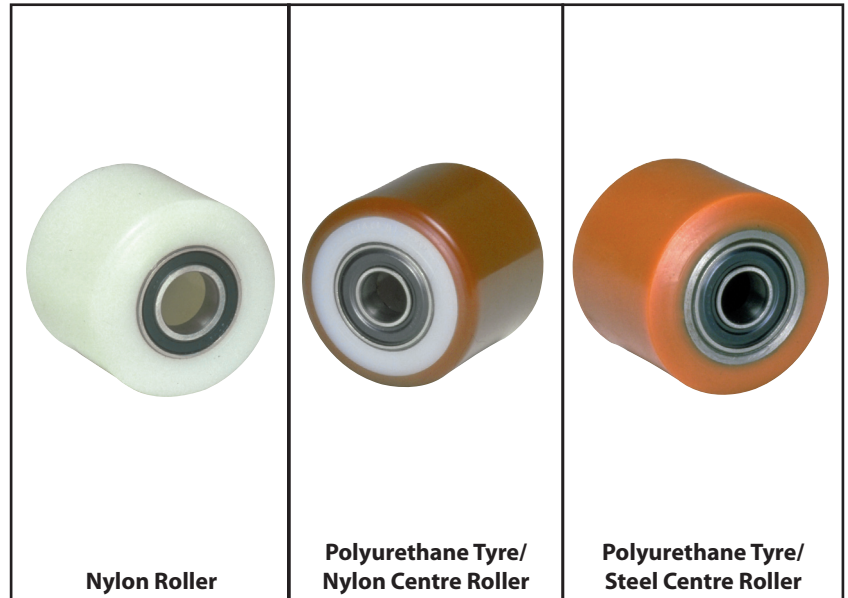

- Pallet Truck Rollers. Use as replacements on pallet/pump trucks. Also Suitable for many other materials handling & live storage applications.
- Hard wearing small diameter to load ratio.
- **Diameters:** 80mm or 82mm.
- Capacities from 460kg to 1000kg per roller.
- **3 options:**
All nylon
Polyurethane on nylon centre
Polyurethane on steel centre
- All rollers with twin ball bearings (one on either side).
- **Bore diameter:** 17mm, 20mm or 25mm.
- Other diameters & capacities on request.